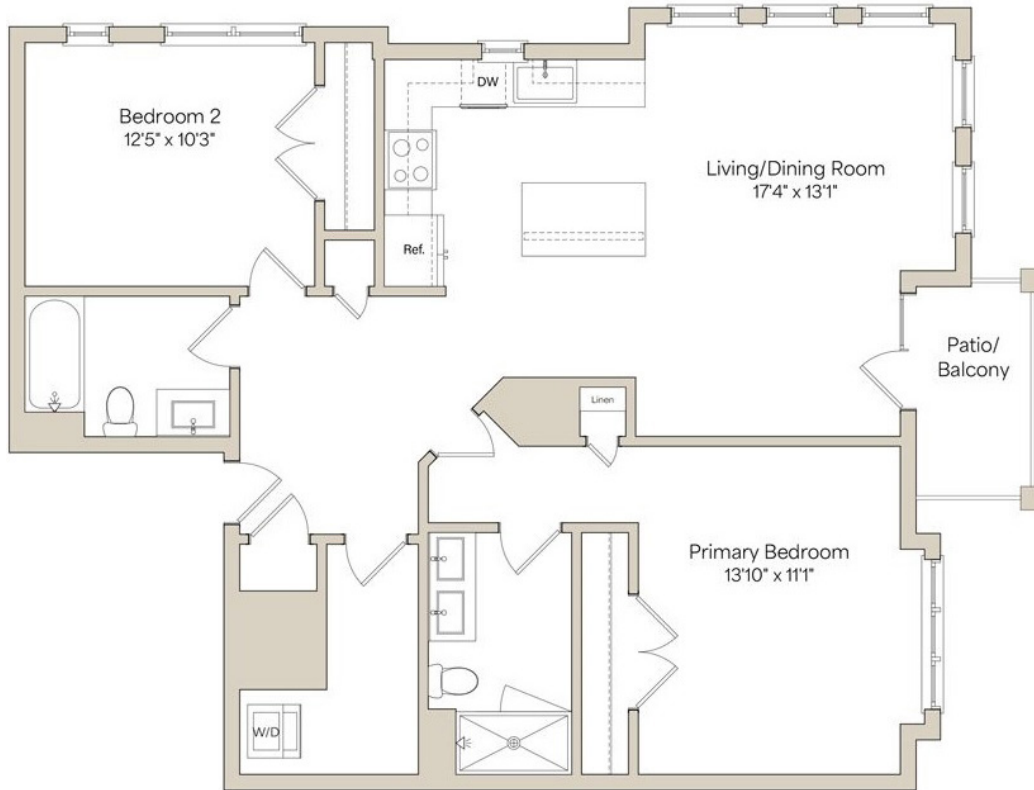

Mustang

2 BED / 2 BATH

1042

SQ. FT.

LIVANA
COLTS NECK

1000 Harlow Circle | Colts Neck, NJ 07722

www.livanacoltsneck.com

Floor plans are artist's rendering. All dimensions are approximate. Actual product and specifications may vary in dimension or detail. Not all features are available in every apartment. Prices and availability are subject to change. Please see a representative for details.