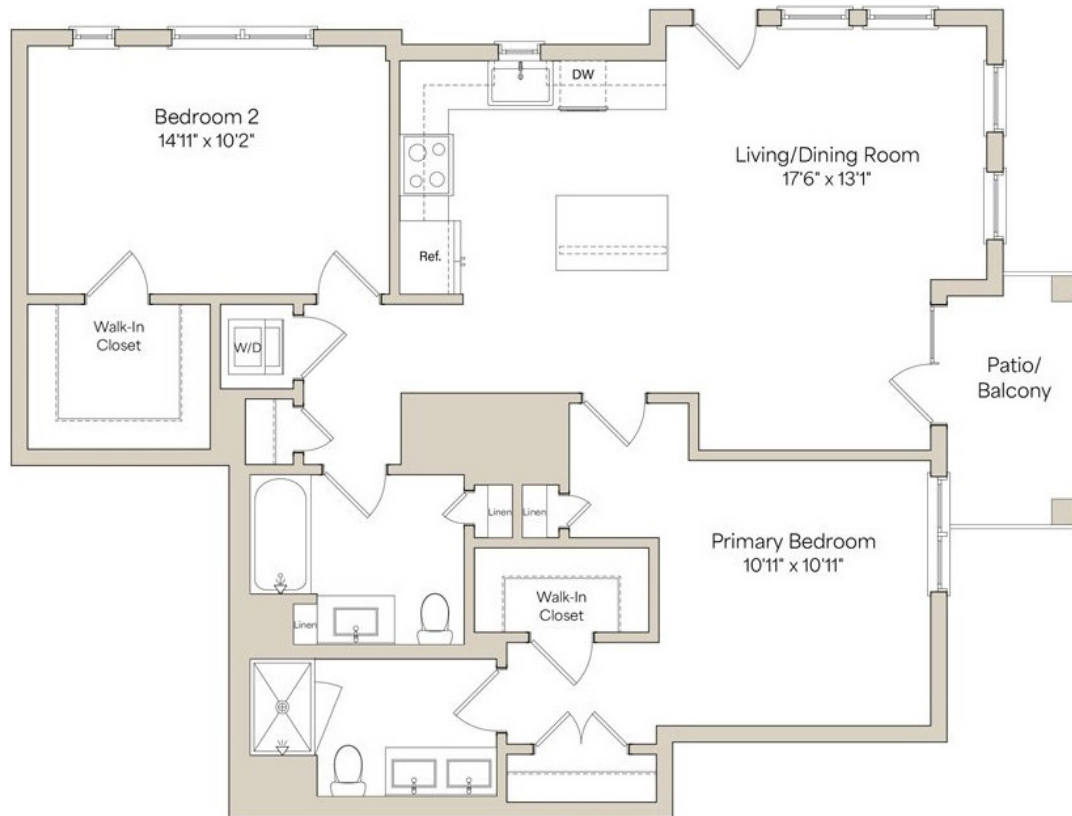

Andalusian

2 BED / 2 BATH

999

SQ. FT.

LIVANA
COLTS NECK

1000 Harlow Circle | Colts Neck, NJ 07722

www.livanacoltsneck.com

Floor plans are artist's rendering. All dimensions are approximate. Actual product and specifications may vary in dimension or detail. Not all features are available in every apartment. Prices and availability are subject to change. Please see a representative for details.